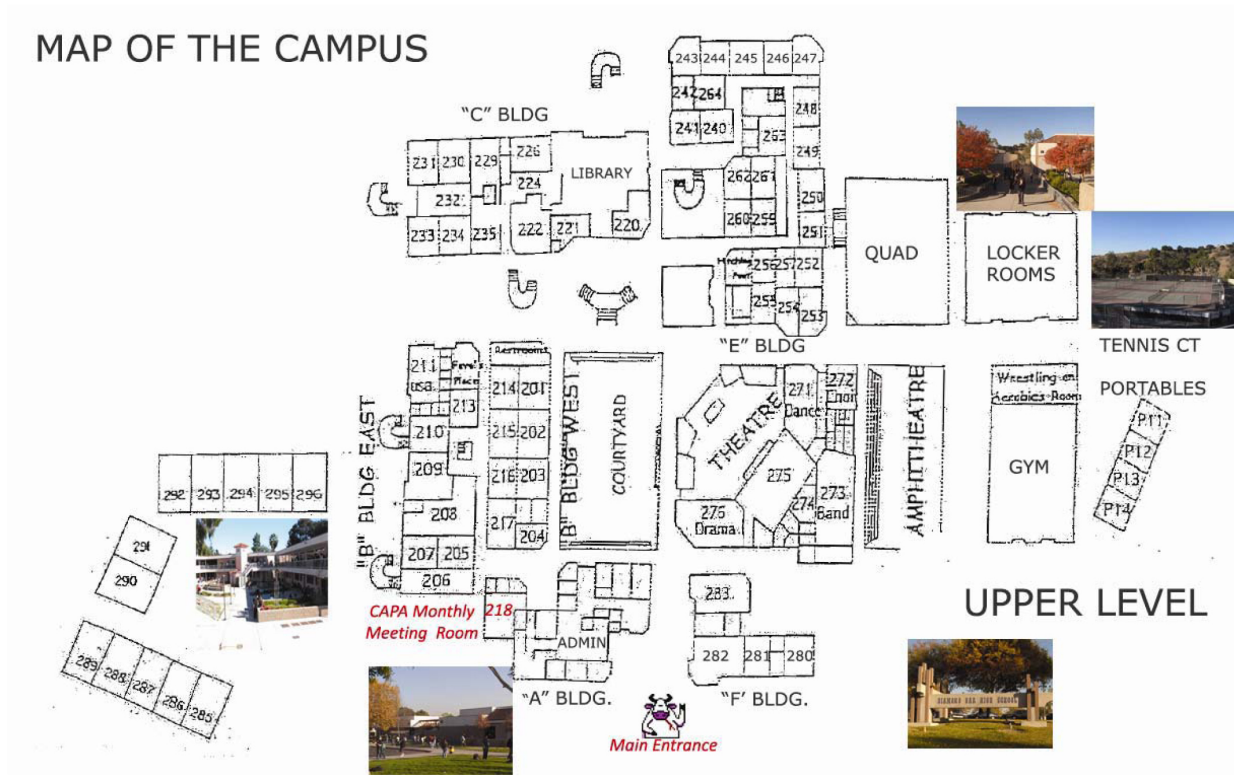

DIAMOND BAR HIGH SCHOOL MAP (CAPA VERSION)

MAP OF THE CAMPUS

LOWER LEVEL

Diamond Bar High School
21400 E. Pathfinder Road
Diamond Bar, CA 91765
(909) 594-1405
<http://dbhs.org>