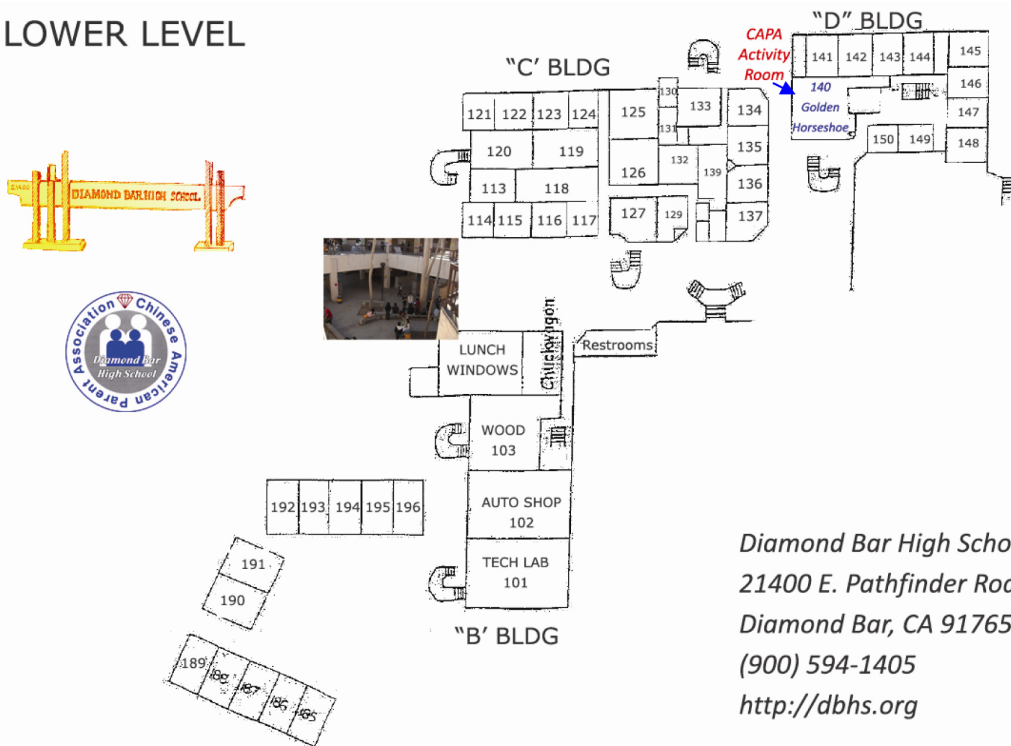

DIAMOND BAR HIGH SCHOOL MAP (CAPA VERSION)

MAP OF THE CAMPUS

LOWER LEVEL

Diamond Bar High School
21400 E. Pathfinder Road
Diamond Bar, CA 91765
(909) 594-1405
<http://dbhs.org>